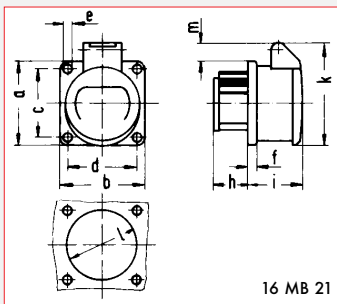

16 MB 11

AMPERE	16		32	
AANTAL POLEN	2	3	2	3
a	70,0	70,0	70,0	70,0
b	80,0	80,0	80,0	80,0
c	113,0	113,0	113,0	113,0
d	80,0	80,0	80,0	80,0
e	55,0	55,0	55,0	55,0
f	11,0	11,0	11,0	11,0
h	5,2	5,2	5,2	5,2
i	5,0	5,0	5,0	5,0
k	M 25	M 25	M 25	M 25
kabel mm ² min.	4	4	4	4
kabel mm ² max.	10	10	10	10

Wandcontactdoos

- Kabelinvoer eenmaal boven (open)
- Spatwaterdicht IP44

16 MB 13

AMPERE	16		32	
AANTAL POLEN	2	3	2	3
a	55,0	55,0	55,0	55,0
b	55,0	55,0	55,0	55,0
c	45,0	45,0	45,0	45,0
d	45,0	45,0	45,0	45,0
e	5,2	5,2	5,2	5,2
f	6,0	6,0	6,0	6,0
h	22,0	22,0	22,0	22,0
i	37,0	37,0	37,0	37,0
k	67,0	67,0	67,0	67,0
l	49,0	49,0	49,0	49,0
m	12,0	12,0	12,0	12,0
kabel mm ² min.	4	4	4	4
kabel mm ² max.	10	10	10	10

Inbouwcontactdoos

- Rech
- Flens 55 x 55 mm
- Spatwaterdicht IP44

16 MB 21

AMPERE	16		32	
AANTAL POLEN	2	3	2	3
a	70,0	70,0	70,0	70,0
b	70,0	70,0	70,0	70,0
c	56,5	56,5	56,5	56,5
d	56,5	56,5	56,5	56,5
e	5,5	5,5	5,5	5,5
f	8,0	8,0	8,0	8,0
h	22,0	22,0	22,0	22,0
i	37,0	37,0	37,0	37,0
k	67,0	67,0	67,0	67,0
l	49,0	49,0	49,0	49,0
m	4,0	4,0	4,0	4,0
kabel mm ² min.	4	4	4	4
kabel mm ² max.	10	10	10	10