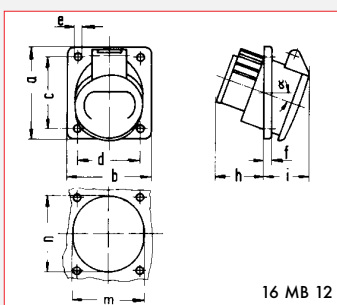

Inbouwcontactdoos

- Rech
- Flens 70 x 70 mm
- Spatwaterdicht IP44

16 MB 13

AMPERE	16		32	
AANTAL POLEN	2	3	2	3
a	75,0	75,0	75,0	75,0
b	75,0	75,0	75,0	75,0
c	60,0	60,0	60,0	60,0
d	60,0	60,0	60,0	60,0
e	5,2	5,2	5,2	5,2
f	6,0	6,0	6,0	6,0
h	22,0	22,0	22,0	22,0
i	37,0	37,0	37,0	37,0
k	67,0	67,0	67,0	67,0
l	49,0	49,0	49,0	49,0
m	2,0	2,0	2,0	2,0
kabel mm ² min.	4	4	4	4
kabel mm ² max.	10	10	10	10

Inbouwcontactdoos

- Rech
- Flens 75 x 75 mm
- Spatwaterdicht IP44

16 MB 12

AMPERE	16		32	
AANTAL POLEN	2	3	2	3
a	68,0	68,0	68,0	68,0
b	62,0	62,0	62,0	62,0
c	53,0	53,0	53,0	53,0
d	47,0	47,0	47,0	47,0
e	5,2	5,2	5,2	5,2
f	6,0	6,0	6,0	6,0
h	36,0	36,0	36,0	36,0
i	35,0	35,0	35,0	35,0
alpha	20°	20°	20°	20°
n	56,0	56,0	56,0	56,0
m	52,0	52,0	52,0	52,0
kabel mm ² min.	4	4	4	4
kabel mm ² max.	10	10	10	10