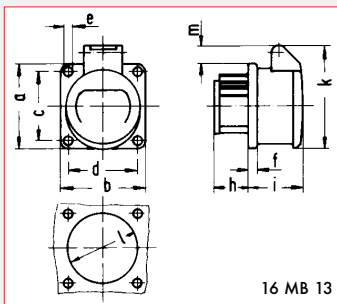

16 MB 11

AMPERE	16		32	
AANTAL POLEN	2	3	2	3
a	70,0	70,0	70,0	70,0
b	80,0	80,0	80,0	80,0
c	113,0	113,0	113,0	113,0
d	80,0	80,0	80,0	80,0
e	55,0	55,0	55,0	55,0
f	11,0	11,0	11,0	11,0
h	5,2	5,2	5,2	5,2
i	5,0	5,0	5,0	5,0
k	M 25	M 25	M 25	M 25
kabel mm ² min.	4	4	4	4
kabel mm ² max.	10	10	10	10

Wandcontactdoos

- Kabelinvoer eenmaal boven (open)
- Spatwaterdicht IP44

16 MB 13

AMPERE	16		32	
AANTAL POLEN	2	3	2	3
a	55,0	55,0	55,0	55,0
b	55,0	55,0	55,0	55,0
c	45,0	45,0	45,0	45,0
d	45,0	45,0	45,0	45,0
e	5,2	5,2	5,2	5,2
f	6,0	6,0	6,0	6,0
h	22,0	22,0	22,0	22,0
i	37,0	37,0	37,0	37,0
k	67,0	67,0	67,0	67,0
l	49,0	49,0	49,0	49,0
m	12,0	12,0	12,0	12,0
kabel mm ² min.	4	4	4	4
kabel mm ² max.	10	10	10	10