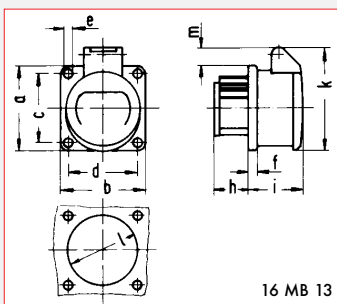

Inbouwcontactdoos

- Rech
- Flens 55 x 55 mm
- Spatwaterdicht IP44

16 MB 21

AMPERE	16		32	
AANTAL POLEN	2	3	2	3
a	70,0	70,0	70,0	70,0
b	70,0	70,0	70,0	70,0
c	56,5	56,5	56,5	56,5
d	56,5	56,5	56,5	56,5
e	5,5	5,5	5,5	5,5
f	8,0	8,0	8,0	8,0
h	22,0	22,0	22,0	22,0
i	37,0	37,0	37,0	37,0
k	67,0	67,0	67,0	67,0
l	49,0	49,0	49,0	49,0
m	4,0	4,0	4,0	4,0
kabel mm ² min.	4	4	4	4
kabel mm ² max.	10	10	10	10

Inbouwcontactdoos

- Rech
- Flens 70 x 70 mm
- Spatwaterdicht IP44

16 MB 13

AMPERE	16		32	
AANTAL POLEN	2	3	2	3
a	75,0	75,0	75,0	75,0
b	75,0	75,0	75,0	75,0
c	60,0	60,0	60,0	60,0
d	60,0	60,0	60,0	60,0
e	5,2	5,2	5,2	5,2
f	6,0	6,0	6,0	6,0
h	22,0	22,0	22,0	22,0
i	37,0	37,0	37,0	37,0
k	67,0	67,0	67,0	67,0
l	49,0	49,0	49,0	49,0
m	2,0	2,0	2,0	2,0
kabel mm ² min.	4	4	4	4
kabel mm ² max.	10	10	10	10

Inbouwcontactdoos

- Rech
- Flens 75 x 75 mm
- Spatwaterdicht IP44

16 MB 12

AMPERE	16		32	
AANTAL POLEN	2	3	2	3
a	68,0	68,0	68,0	68,0
b	62,0	62,0	62,0	62,0
c	53,0	53,0	53,0	53,0
d	47,0	47,0	47,0	47,0
e	5,2	5,2	5,2	5,2
f	6,0	6,0	6,0	6,0
h	36,0	36,0	36,0	36,0
i	35,0	35,0	35,0	35,0
alpha	20°	20°	20°	20°
n	56,0	56,0	56,0	56,0
m	52,0	52,0	52,0	52,0
kabel mm ² min.	4	4	4	4
kabel mm ² max.	10	10	10	10